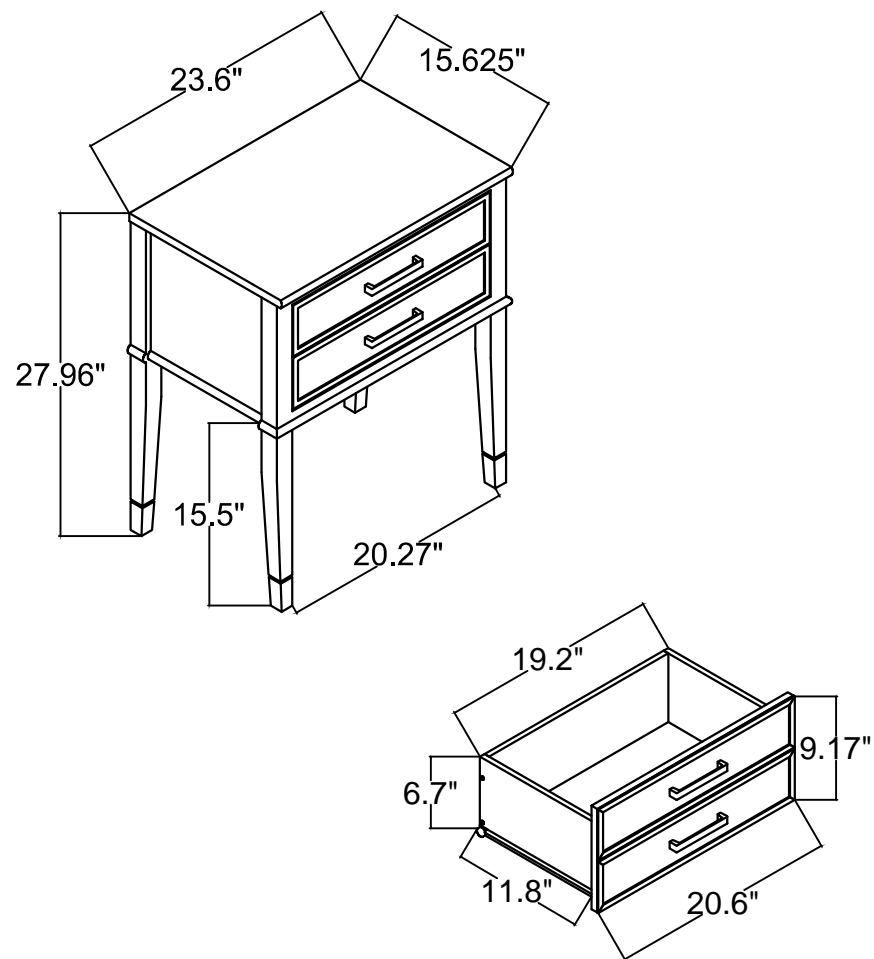

3619XXXCOM - Franklin Accent Table

Finish: White/ Graphic.

Wood Breakdown: 98%.
Total Storage: 1.69 cubic feet

Overall product size:
23.6" W x 15.625" D x 27.95" H
60cm W x 39.5cm D x 71.5cm H

Maximum Weight Capacities:
Unit weight: 30 bls (14.2 kgs)