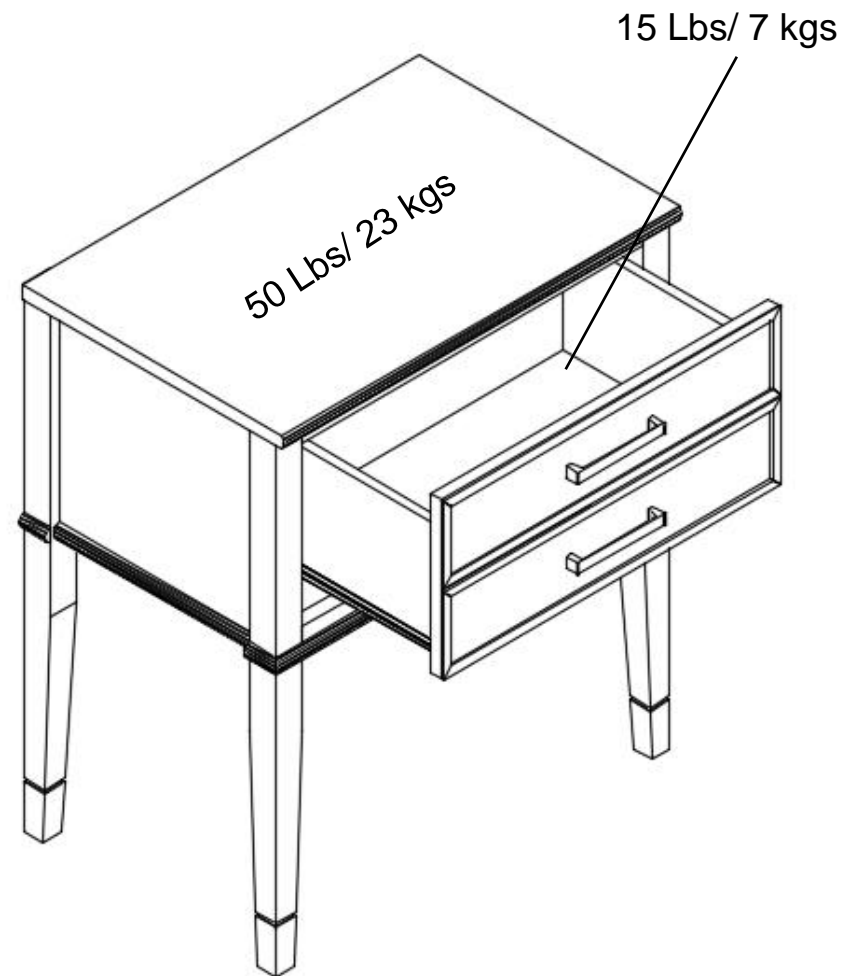

3619XXXCOM - Franklin Accent Table

Finish: White/ Graphic.

Wood Breakdown: 98%.
Total Storage: 1.69 cubic feet

Overall product size:
23.6" W x 15.625" D x 27.95" H
60cm W x 39.5cm D x 71.5cm H

Maximum Weight Capacities:
Unit weight: 30 bls (14.2 kgs)